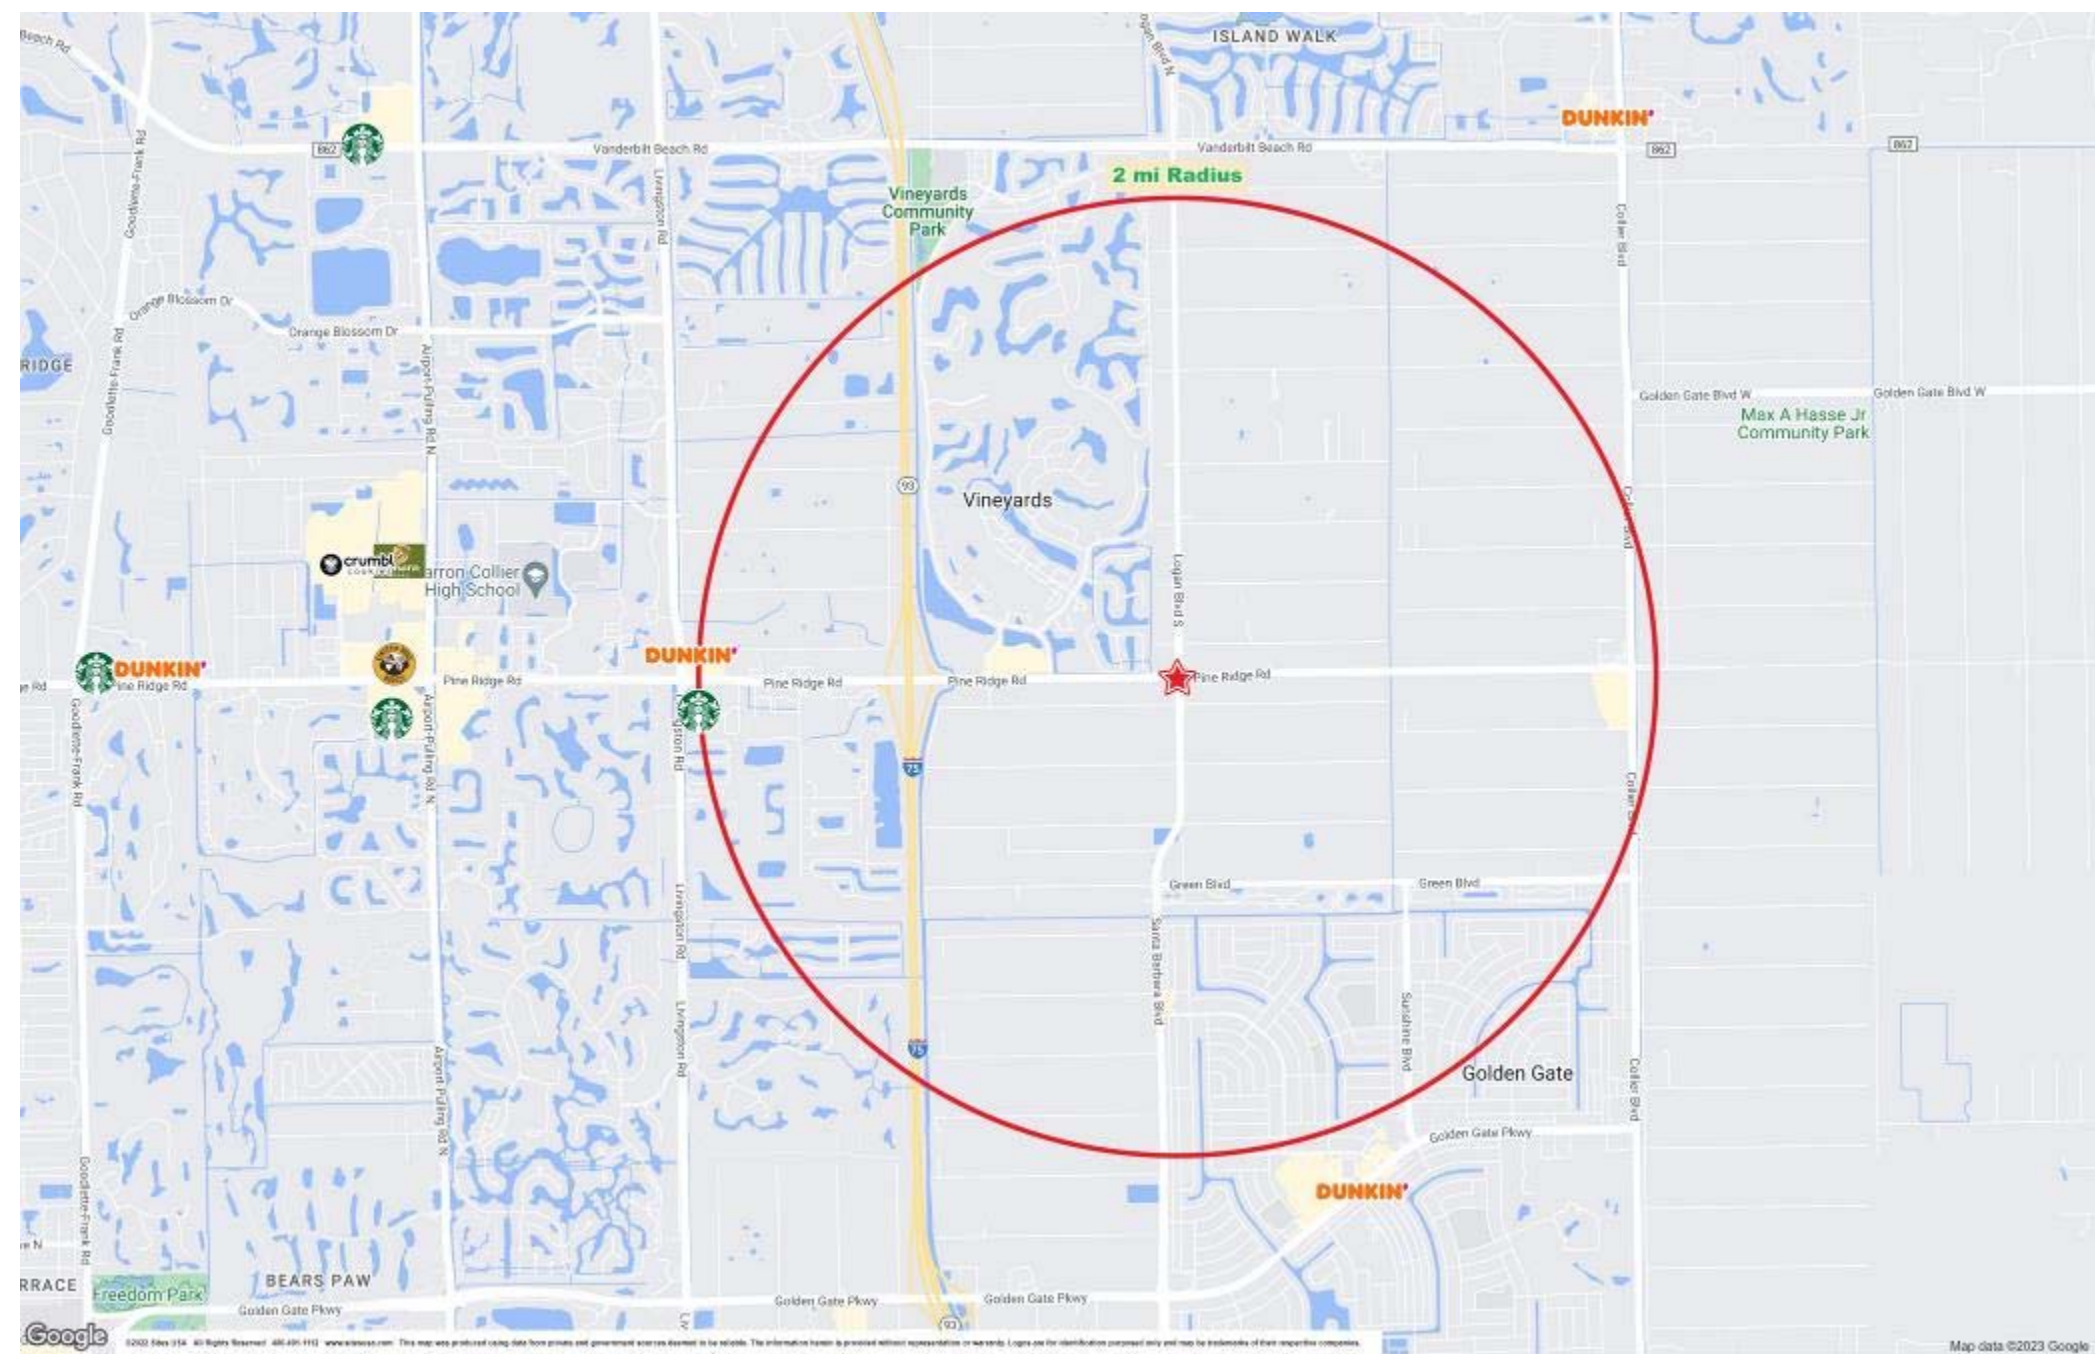

Demos	1 Mile	2 Mile	3 Mile
Population:	3,256	26,157	56,,735
Average HH Income:	\$108,268	\$100,385	\$98,370
Daytime Pop:	3,976	9,583	20,246

**SWC Pine Ridge Rd & Logan Blvd
Naples, FL**

**SWC Pine Ridge Rd & Logan Blvd
Naples, FL**

**Existing Gas: 1 mile
SWC Pine Ridge Rd & Logan Blvd
Naples, FL**

**Existing Grocer: 2 miles
SWC Pine Ridge Rd & Logan Blvd
Naples, FL**

**Existing Coffee: 2 miles
SWC Pine Ridge Rd & Logan Blvd
Naples, FL**