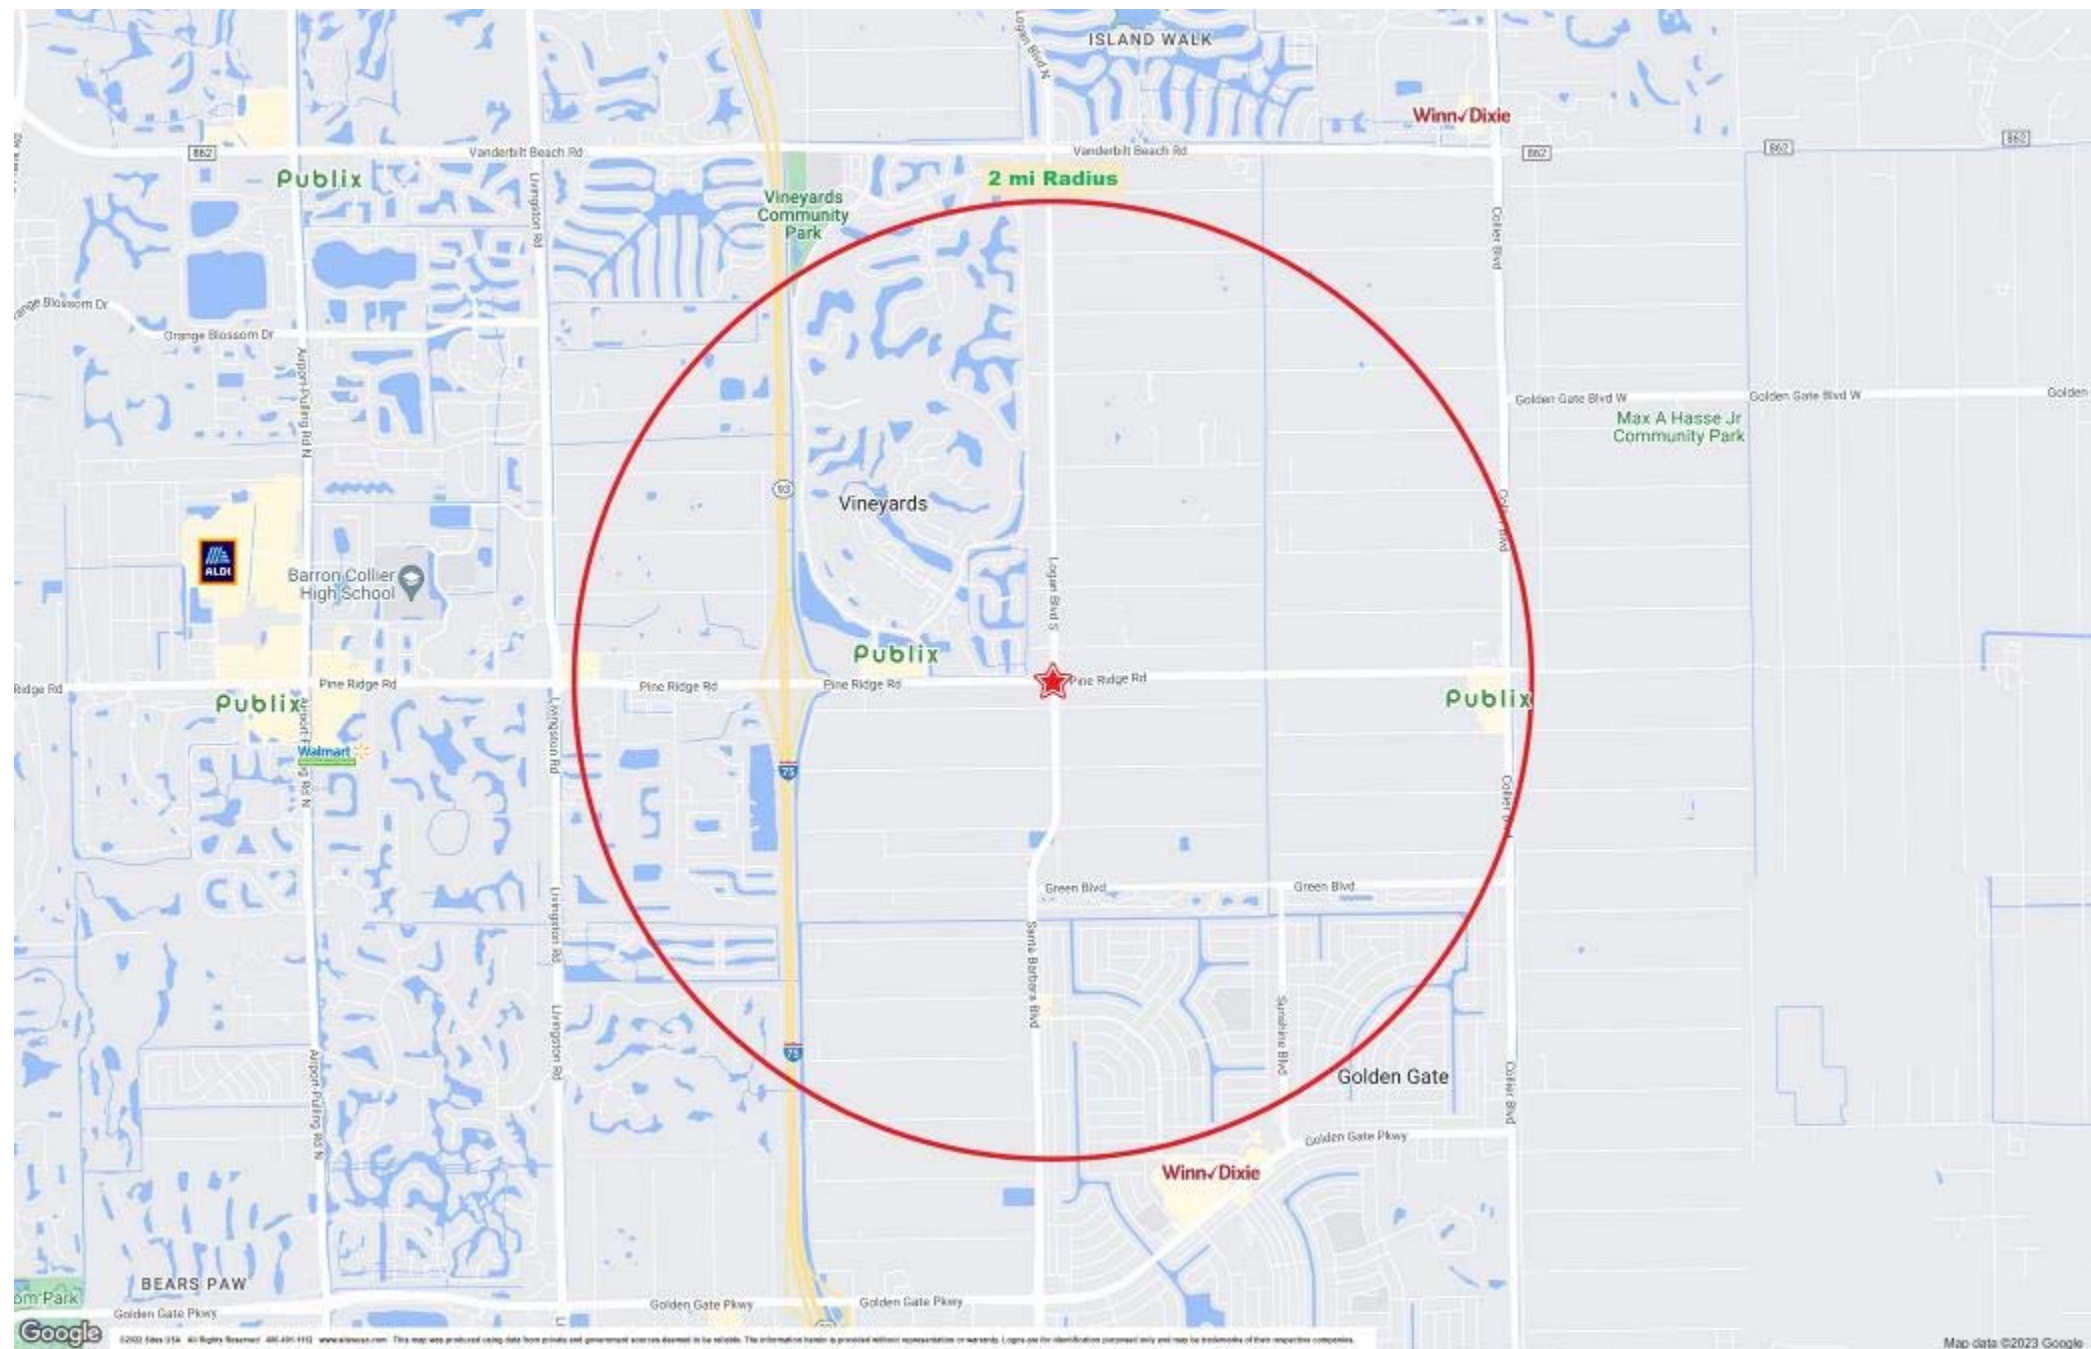

Demos	1 Mile	2 Mile	3 Mile
Population:	3,256	26,157	56,,735
Average HH Income:	\$108,268	\$100,385	\$98,370
Daytime Pop:	3,976	9,583	20,246

**SWC Pine Ridge Rd & Logan Blvd
Naples, FL**

**SWC Pine Ridge Rd & Logan Blvd
Naples, FL**

**Existing Gas: 1 mile
SWC Pine Ridge Rd & Logan Blvd
Naples, FL**

**Existing Grocer: 2 miles
SWC Pine Ridge Rd & Logan Blvd
Naples, FL**

**Existing Coffee: 2 miles
SWC Pine Ridge Rd & Logan Blvd
Naples, FL**