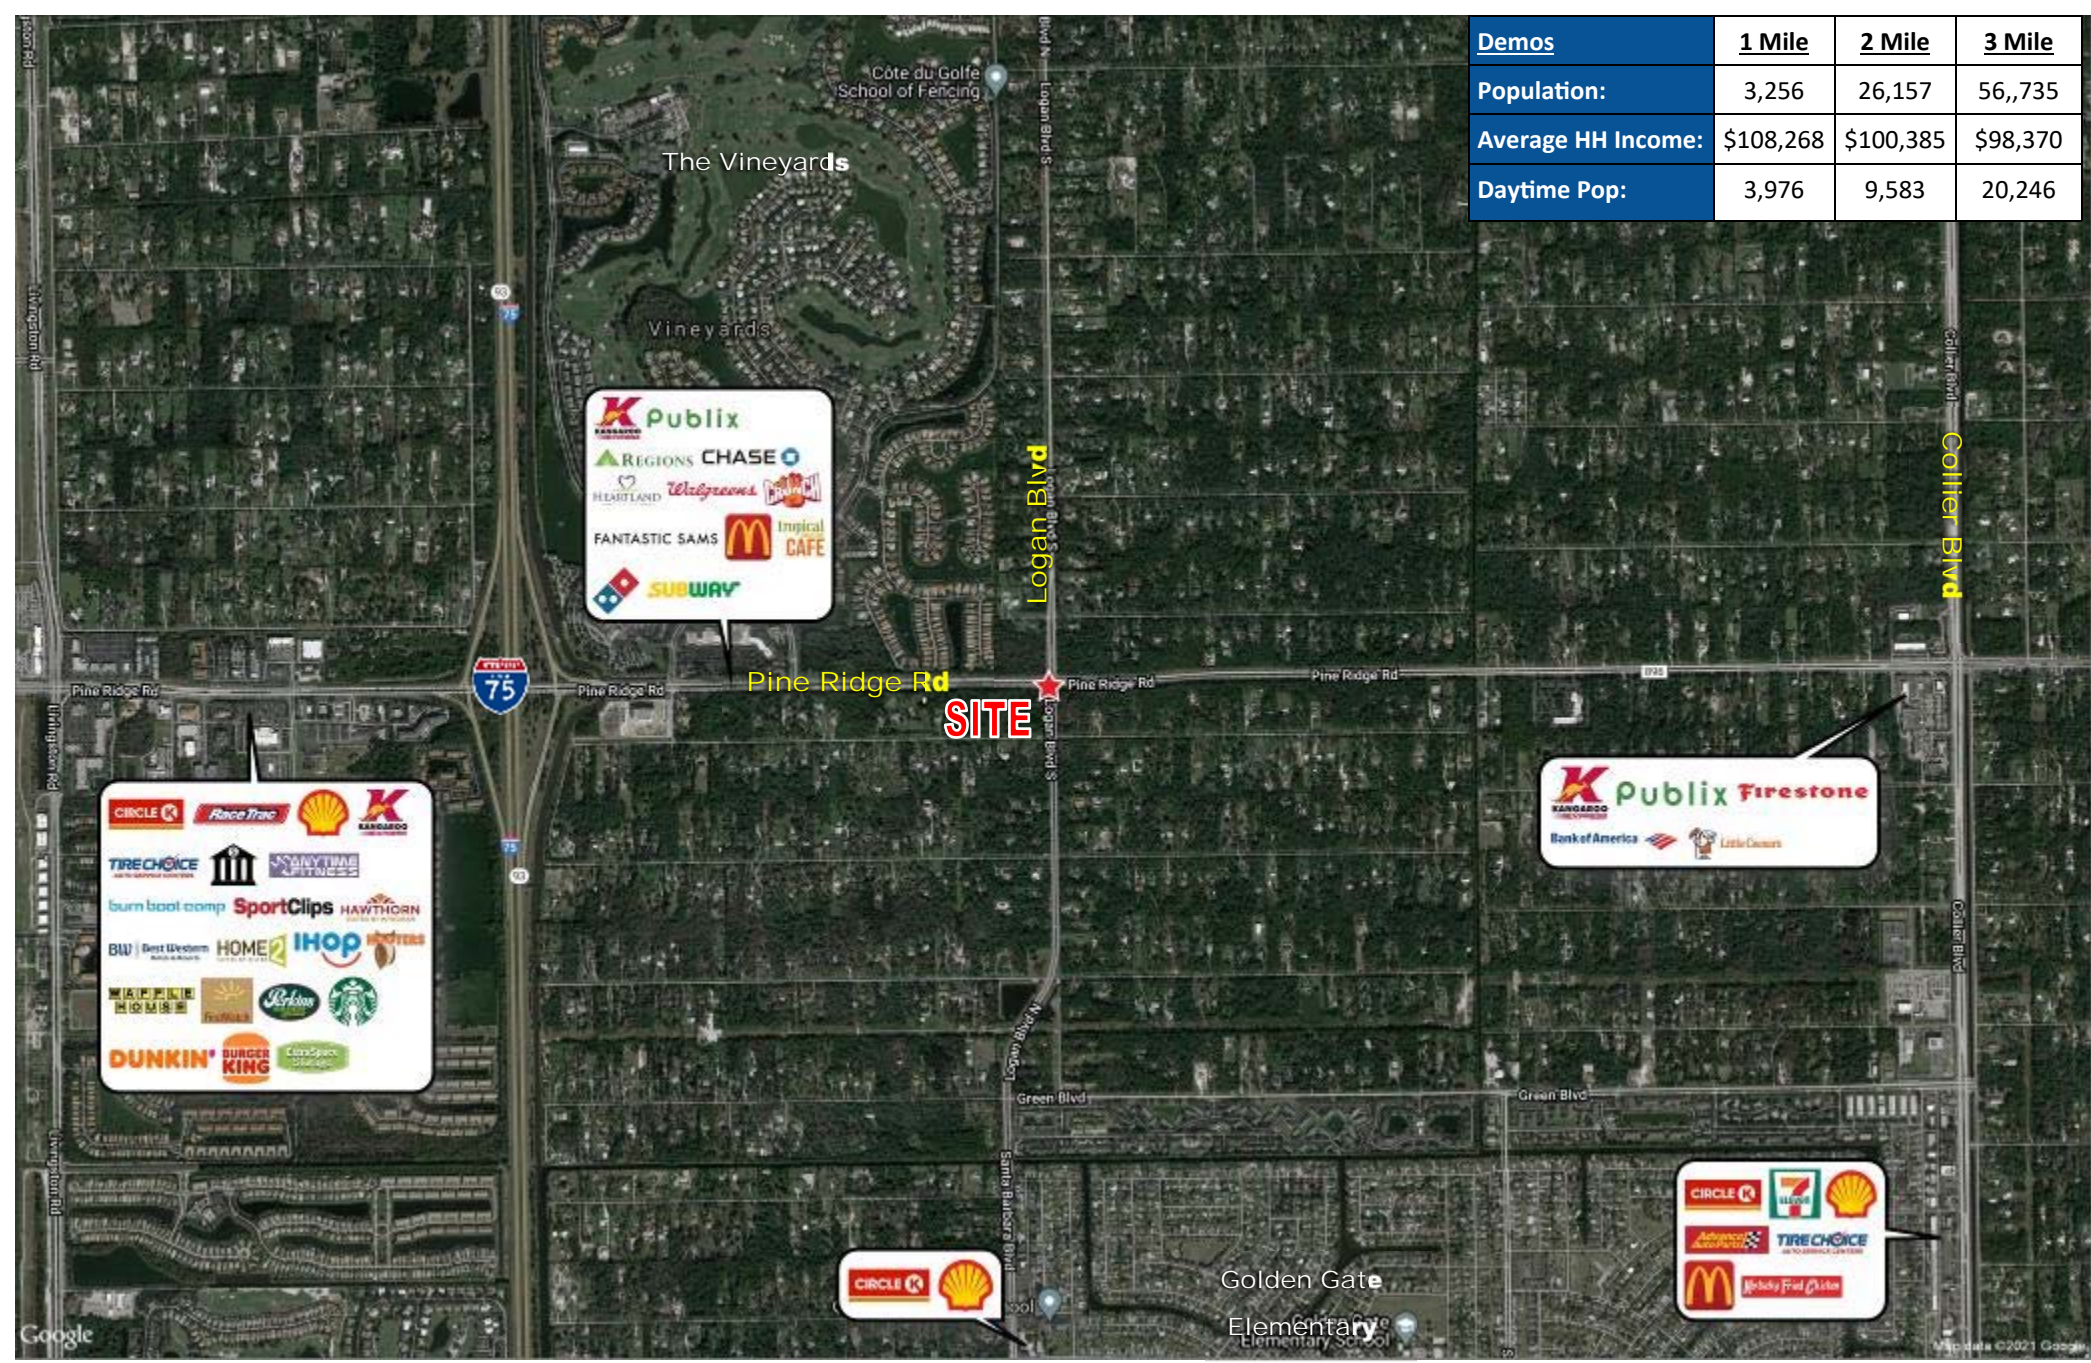

Demos	1 Mile	2 Mile	3 Mile
Population:	3,256	26,157	56,,735
Average HH Income:	\$108,268	\$100,385	\$98,370
Daytime Pop:	3,976	9,583	20,246

**SWC Pine Ridge Rd & Logan Blvd
Naples, FL**

**SWC Pine Ridge Rd & Logan Blvd
Naples, FL**

**Existing Gas: 1 mile
SWC Pine Ridge Rd & Logan Blvd
Naples, FL**

**Existing Grocer: 2 miles
SWC Pine Ridge Rd & Logan Blvd
Naples, FL**

**Existing Coffee: 2 miles
SWC Pine Ridge Rd & Logan Blvd
Naples, FL**