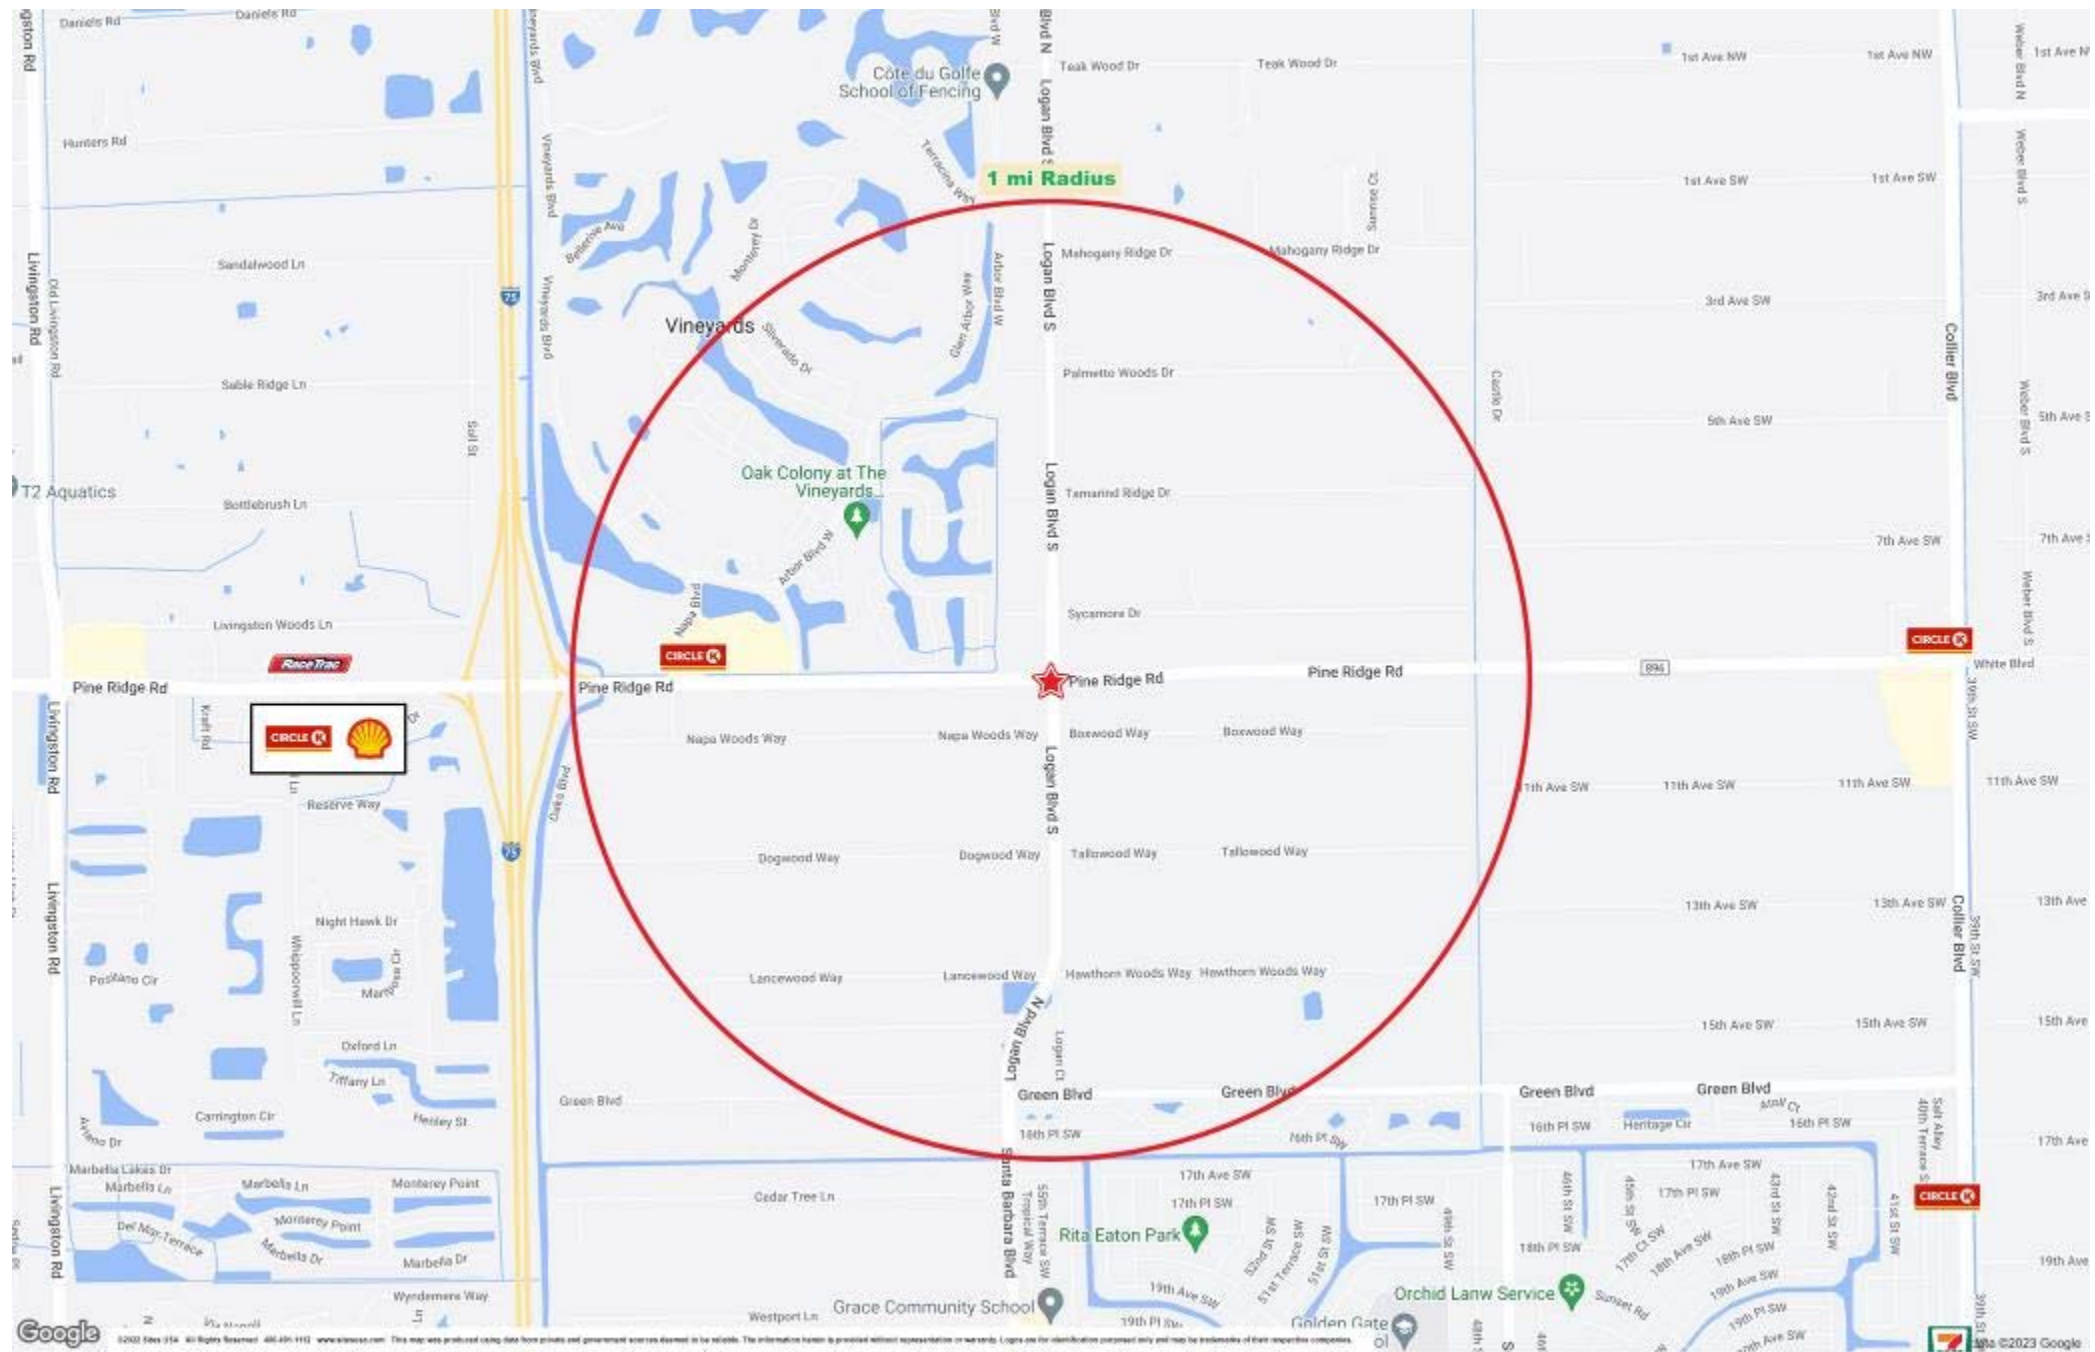

Demos	1 Mile	2 Mile	3 Mile
Population:	3,256	26,157	56,,735
Average HH Income:	\$108,268	\$100,385	\$98,370
Daytime Pop:	3,976	9,583	20,246

**SWC Pine Ridge Rd & Logan Blvd
Naples, FL**

**SWC Pine Ridge Rd & Logan Blvd
Naples, FL**

**Existing Gas: 1 mile
SWC Pine Ridge Rd & Logan Blvd
Naples, FL**

**Existing Grocer: 2 miles
SWC Pine Ridge Rd & Logan Blvd
Naples, FL**

**Existing Coffee: 2 miles
SWC Pine Ridge Rd & Logan Blvd
Naples, FL**