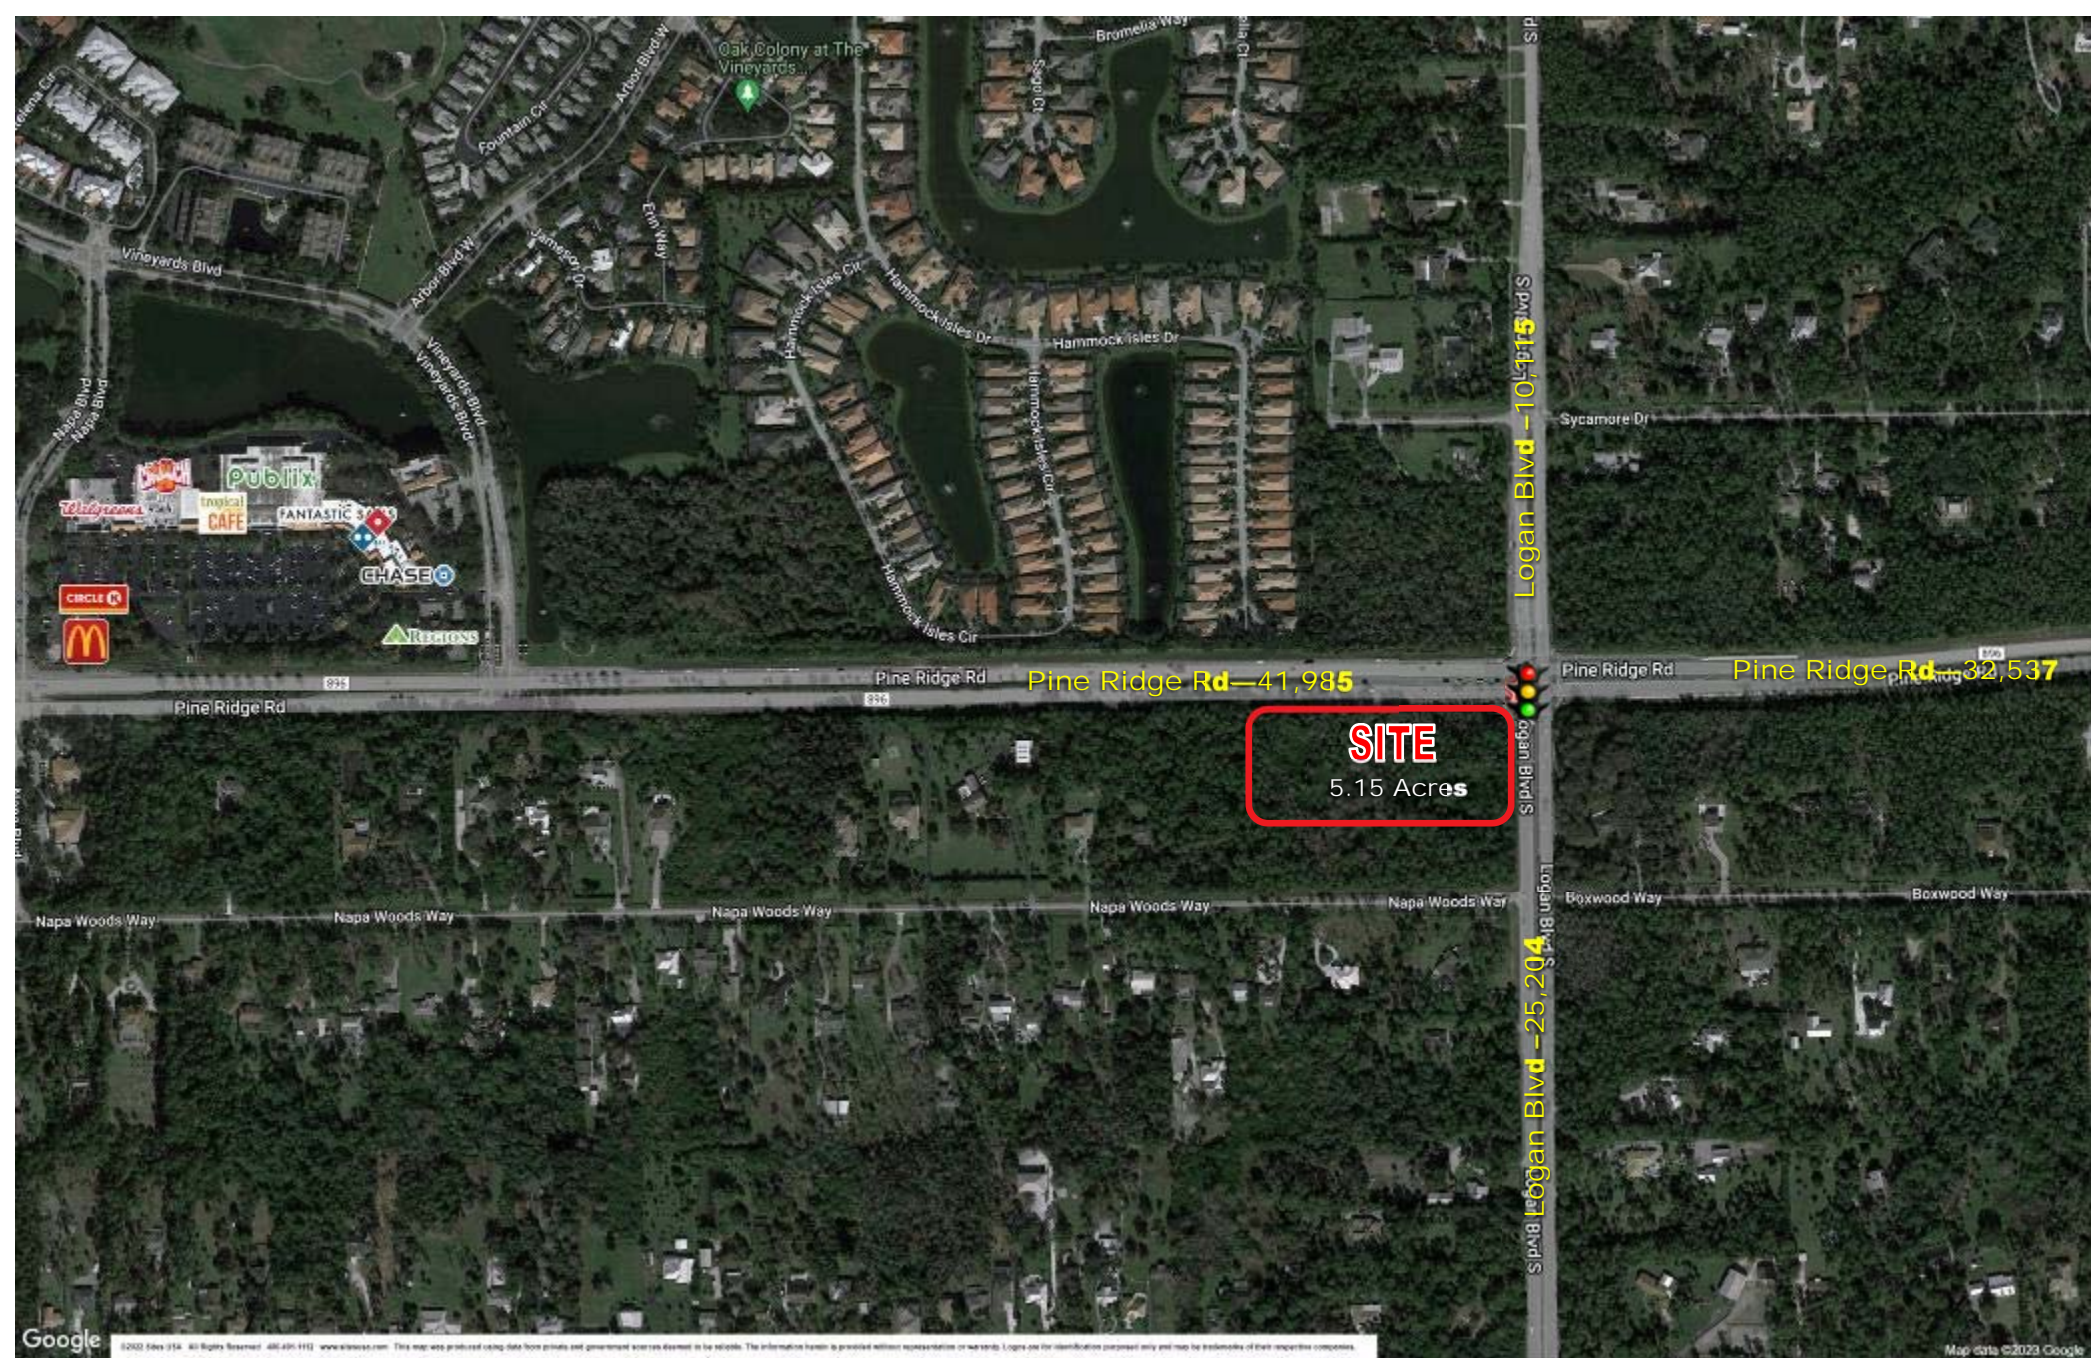

Demos	1 Mile	2 Mile	3 Mile
Population:	3,256	26,157	56,,735
Average HH Income:	\$108,268	\$100,385	\$98,370
Daytime Pop:	3,976	9,583	20,246

**SWC Pine Ridge Rd & Logan Blvd
Naples, FL**

**SWC Pine Ridge Rd & Logan Blvd
Naples, FL**

**Existing Gas: 1 mile
SWC Pine Ridge Rd & Logan Blvd
Naples, FL**

**Existing Grocer: 2 miles
SWC Pine Ridge Rd & Logan Blvd
Naples, FL**

**Existing Coffee: 2 miles
SWC Pine Ridge Rd & Logan Blvd
Naples, FL**